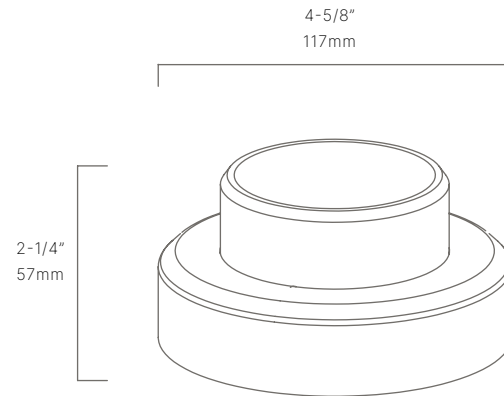

- Compatible with our medium bollards
- Ideal for hardscape and new construction

CONFIGURATOR:

MLP362350	FINISH
() = Most common configuration	<input type="checkbox"/>
	(NAT) Natural Brass
	(BLP) Bronze Living Patina
	(BLPX) Extra Dark BLP
	(NI) Nickel PVD

AVAILABLE FINISHES:

DIMENSIONS	W4-5/8" x H2-1/4"
VOLTAGE	12V
FINISH	Included Natural
MATERIAL	Brass & Copper

*For complete warranty terms, please visit: www.auroralight.com/warranty/

P. 760.931.2910

O. 2742 Loker Ave. W Carlsbad CA 92010